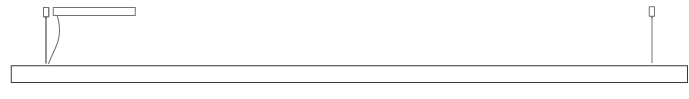

PROJECT
TYPE
SPECIFIER
QUANTITY
DATE

LED60 SUSPENSION

D71018-

base number
Color   Finish
Temperature   Options

1. To build a product code in our configurator select the specify button on the base model # product page
2. To build a manual product code on this datasheet choose from the options listed below in blue font and add the suffix to the base model #

GENERAL

Series: Woodlin
Subseries: LED60
Brand: Tunto
Division: Design
Mounting Type: Suspension
Mounting Location: Ceiling
Subcategory: Profile

PHYSICAL

Shape: Rectangle
Length (mm): 1600
Length (in): 63
Width (mm): 60
Width (in): 2 ³/₈
Height (mm): 60
Height (in): 2 ³/₈
Max. Overall Height (mm): 2060
Max. Overall Height (in): 81 ¹/₈
Light Distribution: Direct
Diffuser: Opal
Fixture Finish: [WAL](#) / [ASH](#) / [OAK](#) / [BLK](#) / [WHI](#)
Fixture Material: Wood
Cable Details: 2000mm / 78 3/4"

ELECTRICAL

Lamp Type: LED
Input Wattage (W): 70
Total Output Wattage (W): 63
Dimming: Tri-Mode (Non-Dimming and Phase Dimming (120Vac only) and 0-10V Dimming)
Driver Included: Yes
Driver Location: Integrated
Driver Type: Constant Current - Universal
Driver Class: Class 2
Input Voltage (V): 120 - 277
Constant Current (MA): 700

LED

Color Temperature (°K): [2700](#) / [3000](#) / [4000](#)
Max. Delivered Lumen (lm): 5450
CRI: >93 CRI
Lamp Life (hrs): 50000

OPTICAL

RATINGS AND CERTIFICATIONS

Certified By: Certified for North American Standards
IP rating: IP20

1600mm 63"

60mm 2 ³/₈"

Direct