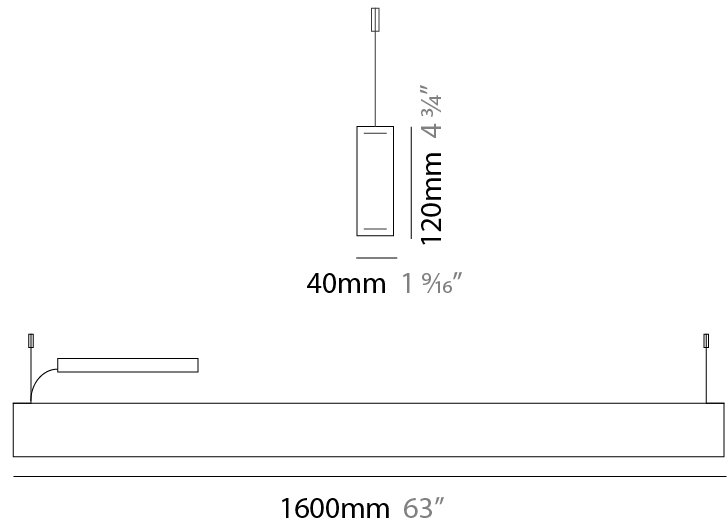

PROJECT	
TYPE	
SPECIFIER	
QUANTITY	
DATE	

LED120 SUSPENSION

D71026-

base number   Color   Finish
Temperature   Options

1. To build a product code in our configurator select the specify button on the base model # product page
2. To build a manual product code on this datasheet choose from the options listed below in blue font and add the suffix to the base model #

GENERAL

Series: Woodlin
Subseries: LED120
Brand: Tunto
Division: Design
Mounting Type: Suspension
Mounting Location: Ceiling
Subcategory: Profile

PHYSICAL

Shape: Rectangle
Length (mm): 1600
Length (in): 63
Width (mm): 40
Width (in): 1 9/16
Height (mm): 120
Height (in): 4 3/4
Max. Overall Height (mm): 2120
Max. Overall Height (in): 83 7/16
Light Distribution: Direct / Indirect
Diffuser: Opal
Fixture Finish: WAL / ASH / OAK / BLK / WHI
Fixture Material: Wood
Cable Details: 2000mm / 78 3/4"

ELECTRICAL

Lamp Type: LED
Input Wattage (W): 74
Total Output Wattage (W): 63
Dimming: Tri-Mode (Non-Dimming and Phase Dimming (120Vac only) and 0-10V Dimming)
Driver Included: Yes
Driver Location: Integrated
Driver Type: Constant Current - Universal
Driver Class: Class 2
Input Voltage (V): 120 - 277
Constant Current (MA): 700

LED

Color Temperature (°K): 2700 / 3000 / 4000
Max. Delivered Lumen (lm): 3600
CRI: >93 CRI
Lamp Life (hrs): 50000

OPTICAL

RATINGS AND CERTIFICATIONS

Certified By: Certified for North American Standards
IP rating: IP20